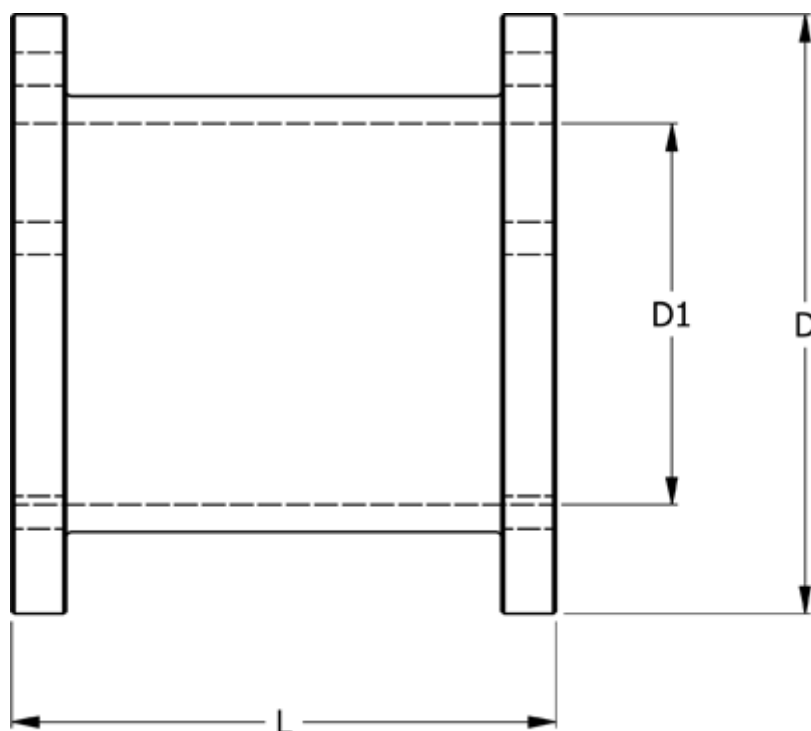

# Data Sheet

Article number: 330622506140

Description: Coupling N-Eupex str. 225  
Part 6 - 225

## Measures

---

D	= 225
D1	= 150
L	= 140
Torque (N m)	= 2000